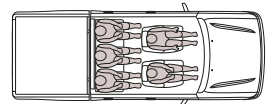

Land Cruiser 79 Pick-Up
Single Cabin/Cabine Simple/Cabina Simple
4.2 litre Diesel
3 seater/places/plazas / 4x4
● Code/Código: HZJ79L/R-TJMRS