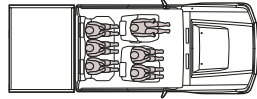

Land Cruiser 76 Hardtop
5 door/porte/puerta
4.5 litre Turbo Diesel V8
5 seater/places/plazas / 4x4
● Code/Código: VDJ76L-RKMNVV