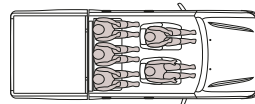

Land Cruiser 79 Pick-Up
Double Cabin/Double Cabine/Doble Cabina
4.2 litre Turbo Diesel V8
5 seater/places/plazas / 4x4
● Code/Código: VDJ79L/DKMRVY