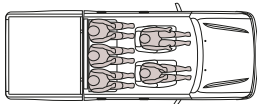

Land Cruiser 79 Pick-Up
Double Cabin/Double Cabine/Doble Cabina
4.2 litre Diesel
6 seater/places/plazas / 4x4
● Code/Código: HZJ79L/R-DKMRS