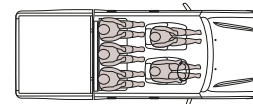

TGS vehicle seating arrangement

Emplacement des sièges du véhicule TGS

TGS disposición de los asientos del vehículo

Agents for
Toyota Motor Europe NV/SA

Tel: +350 200 59100
Email: sales@toyota-gib.com

**Providing
Mobility Solutions
That Change Lives**

Tel: +1 703-442-8550 / Cell: +1 973-204-0413
Toll free number: 1-888-869-4427
Email: info@toyota-gib.us

Available in LHD and RHD
Disponible en conduite à gauche et à droite
Disponibile en volante a la izquierda y a la derecha

Only available in LHD
Uniquement disponible avec volant à gauche
Solo disponible en volante a la izquierda

Only available in RHD
Uniquement disponible avec volant à droite
Solo disponible en volante a la derecha