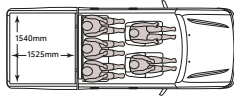

Land Cruiser 79 Pick-Up
Single Cabin/Cabine Simple/Cabina Simple
4.2 litre Diesel
3 seater/places/plazas / 4x4
● Code/Código: HZJ79L/R-TJMRS