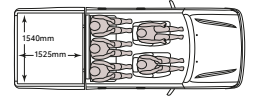

Land Cruiser 79 Pick-Up
Double Cabin/Double Cabine/Doble Cabina
4.2 litre Diesel
6 seater/places/plazas / 4x4
● Code/Código: HZJ79L/R-DKMRS